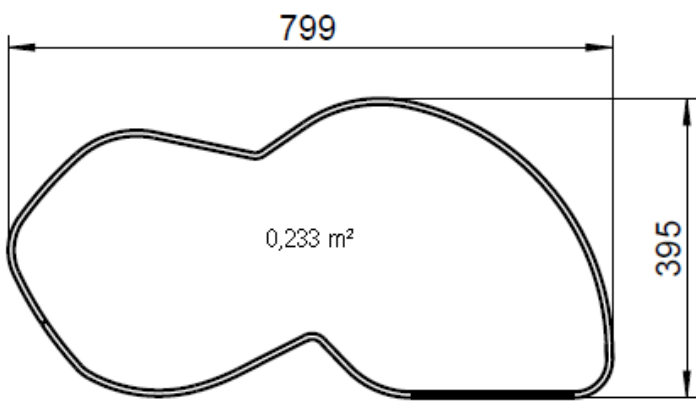

Overview of measurements

40er

Overview of measurements

45er

Overview of measurements

50er

Overview of measurements

60er

Shelf-distance

template for calculating the height distances of the upper shelf

(the sample shows the M-profile 500mm)