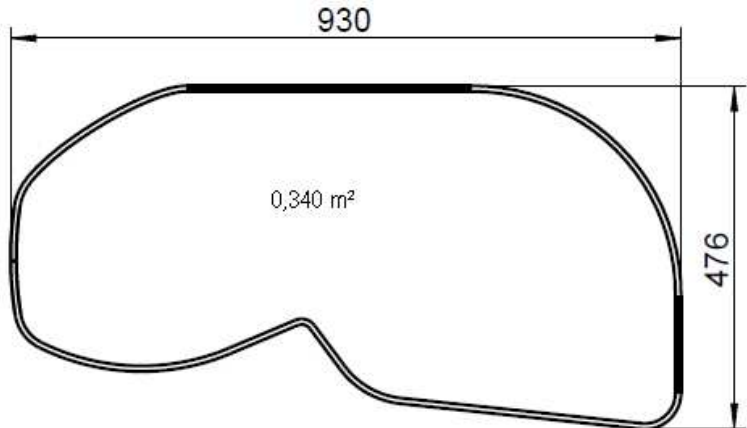

Overview of measurements

40er

Overview of measurements

45er

Overview of measurements

50er

Overview of measurements

60er

Shelf-distance

template for calculating the height distances of the upper shelf

(the sample shows the M-profile 500mm)