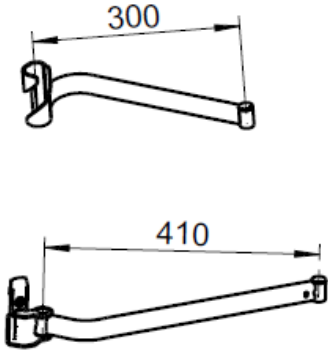

Overview of measurements

40er

Overview of measurements

45er

Overview of measurements

50er

Overview of measurements

60er

Shelf-distance

template for calculating the height distances of the upper shelf

(the sample shows the M-profile 500mm)