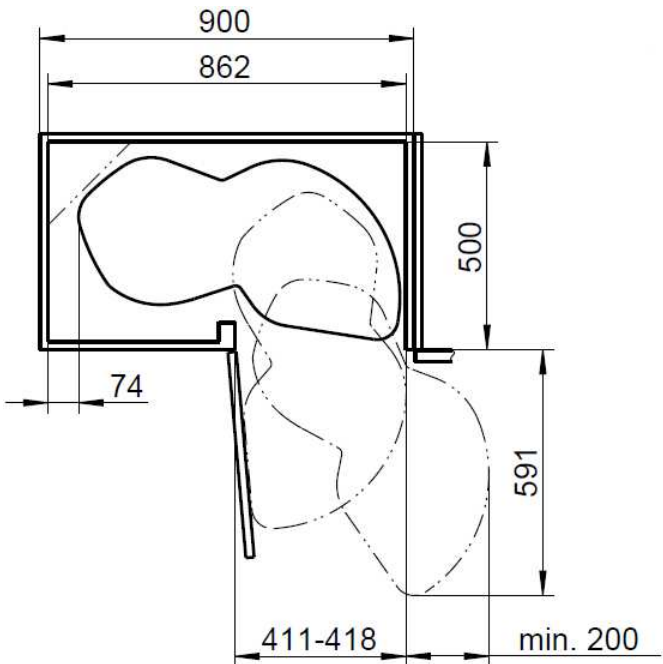

Overview of measurements

40er

Overview of measurements

45er

Overview of measurements

50er

Overview of measurements

60er

Shelf-distance

template for calculating the height distances of the upper shelf

(the sample shows the M-profile 500mm)