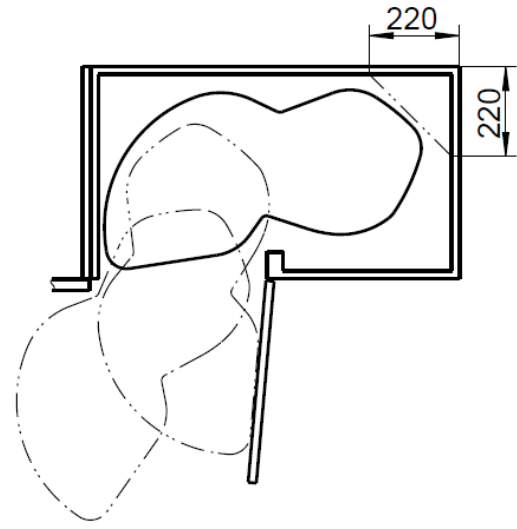

Overview of measurements

40er

Overview of measurements

45er

Overview of measurements

50er

Overview of measurements

60er

Shelf-distance

template for calculating the height distances of the upper shelf

(the sample shows the M-profile 500mm)