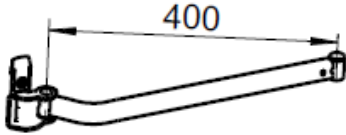

Overview of measurements

40er

Overview of measurements

45er

Overview of measurements

50er

Overview of measurements

60er

Shelf-distance

template for calculating the height distances of the upper shelf

(the sample shows the M-profile 500mm)