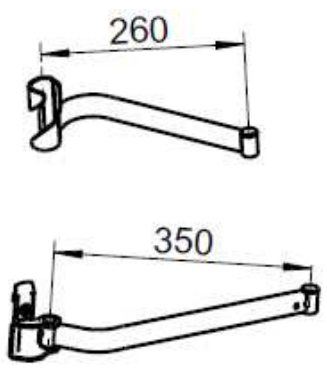

Overview of measurements

40er

Overview of measurements

45er

Overview of measurements

50er

Overview of measurements

60er

Shelf-distance

template for calculating the height distances of the upper shelf

(the sample shows the M-profile 500mm)